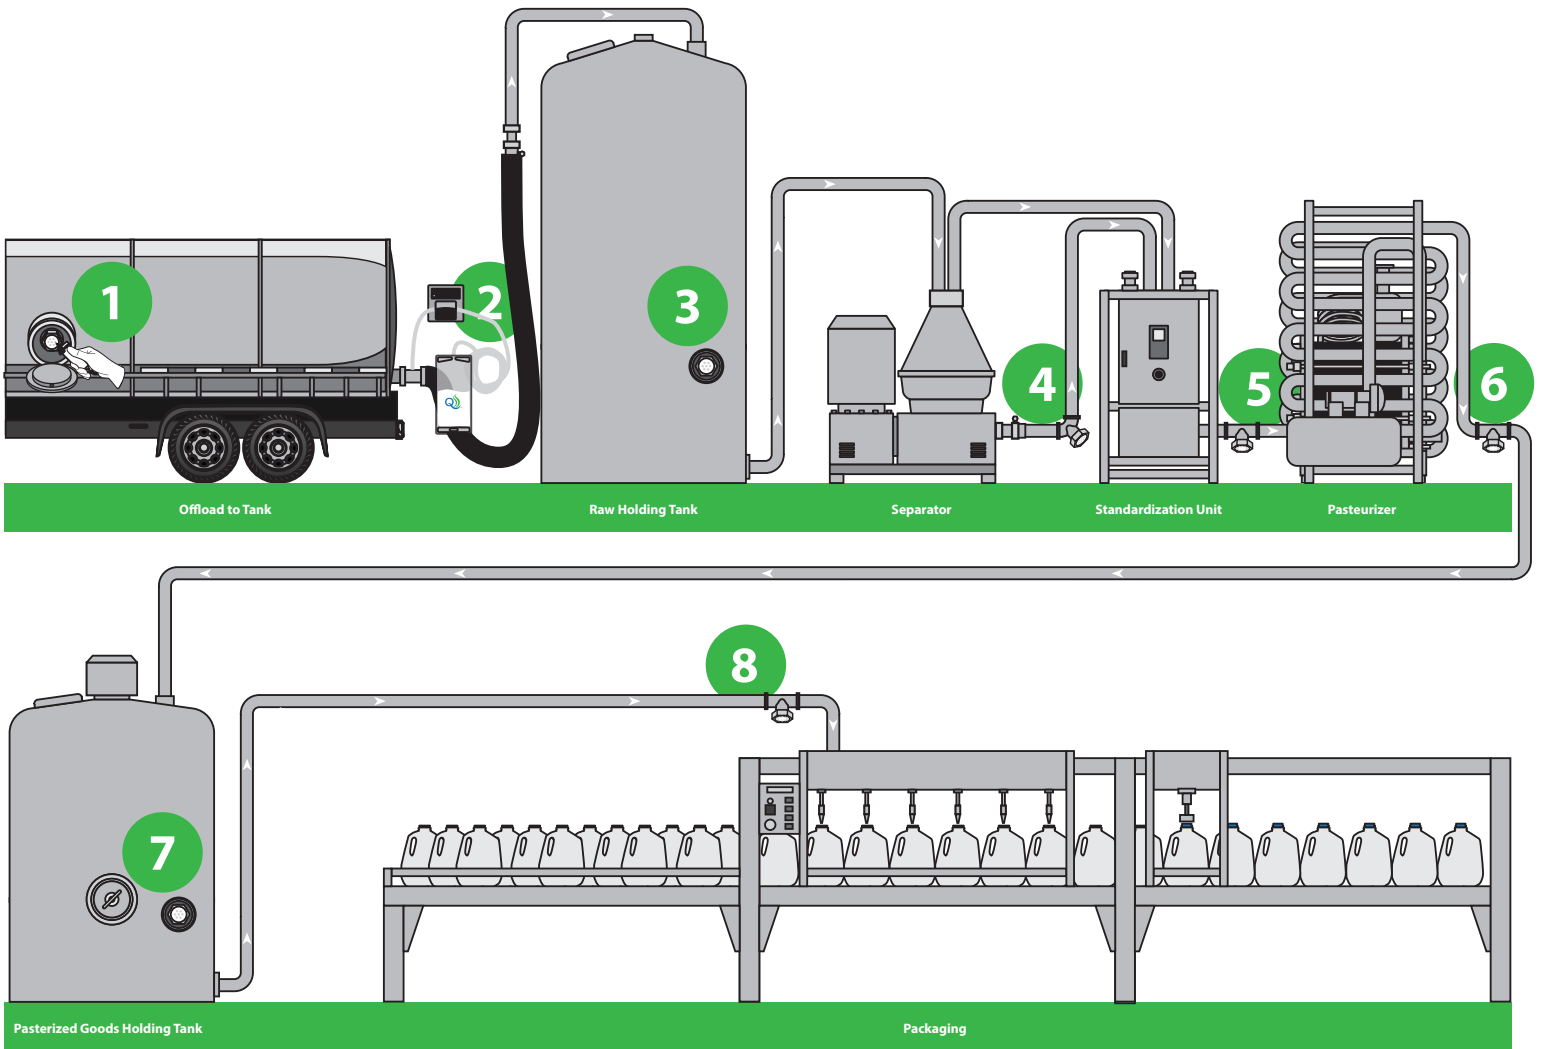

QUALITRU

SAMPLING SYSTEMS

DAIRY PROCESSING MILK APPLICATION

471 Hayward Avenue North
Oakdale, Minnesota 55128

651.501.2337

www.qualitru.com