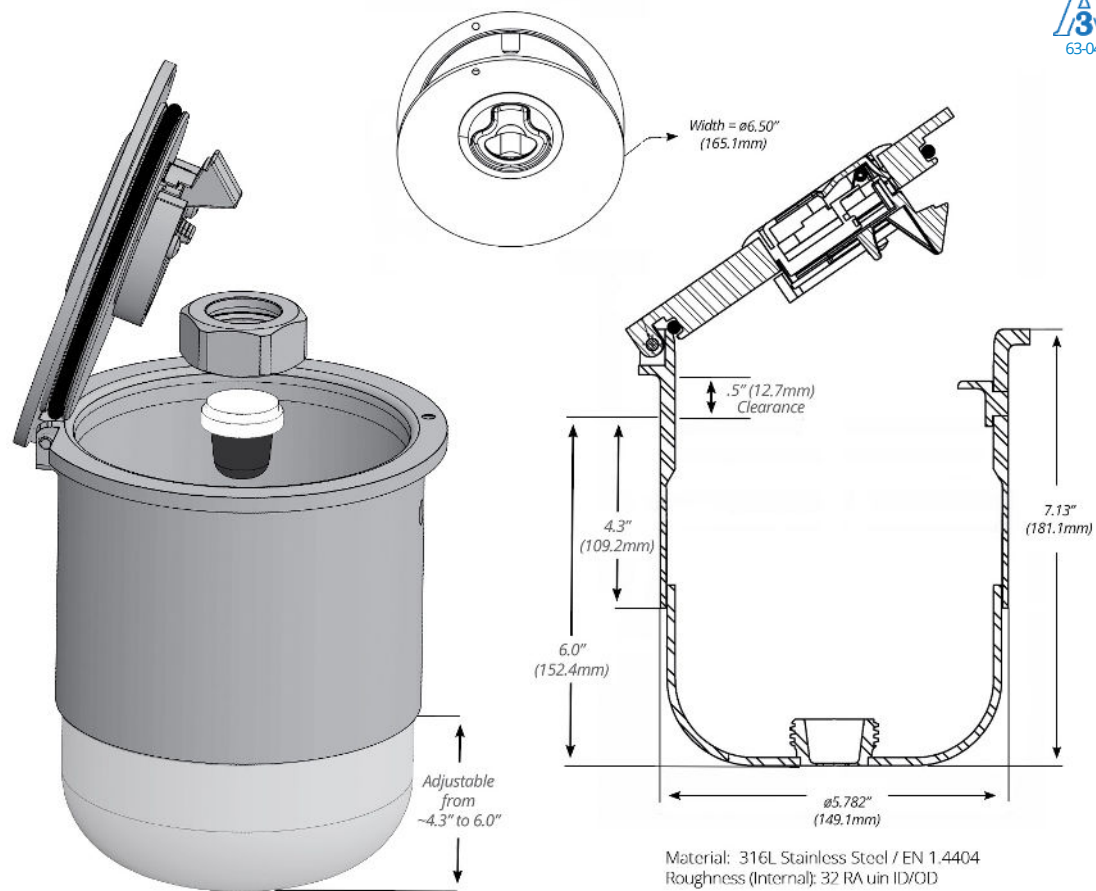

TECHNICAL SPECIFICATIONS

TruStream7 Adjustable Tanker Port with Security Lid (with Hex Nut and Dust Cover) PN 212533

Component Packaging	Part Number	Length	Width	Height	Shipping Weight
TruStream7	212533	7.33"	6.50"	N/A	13.3 lbs