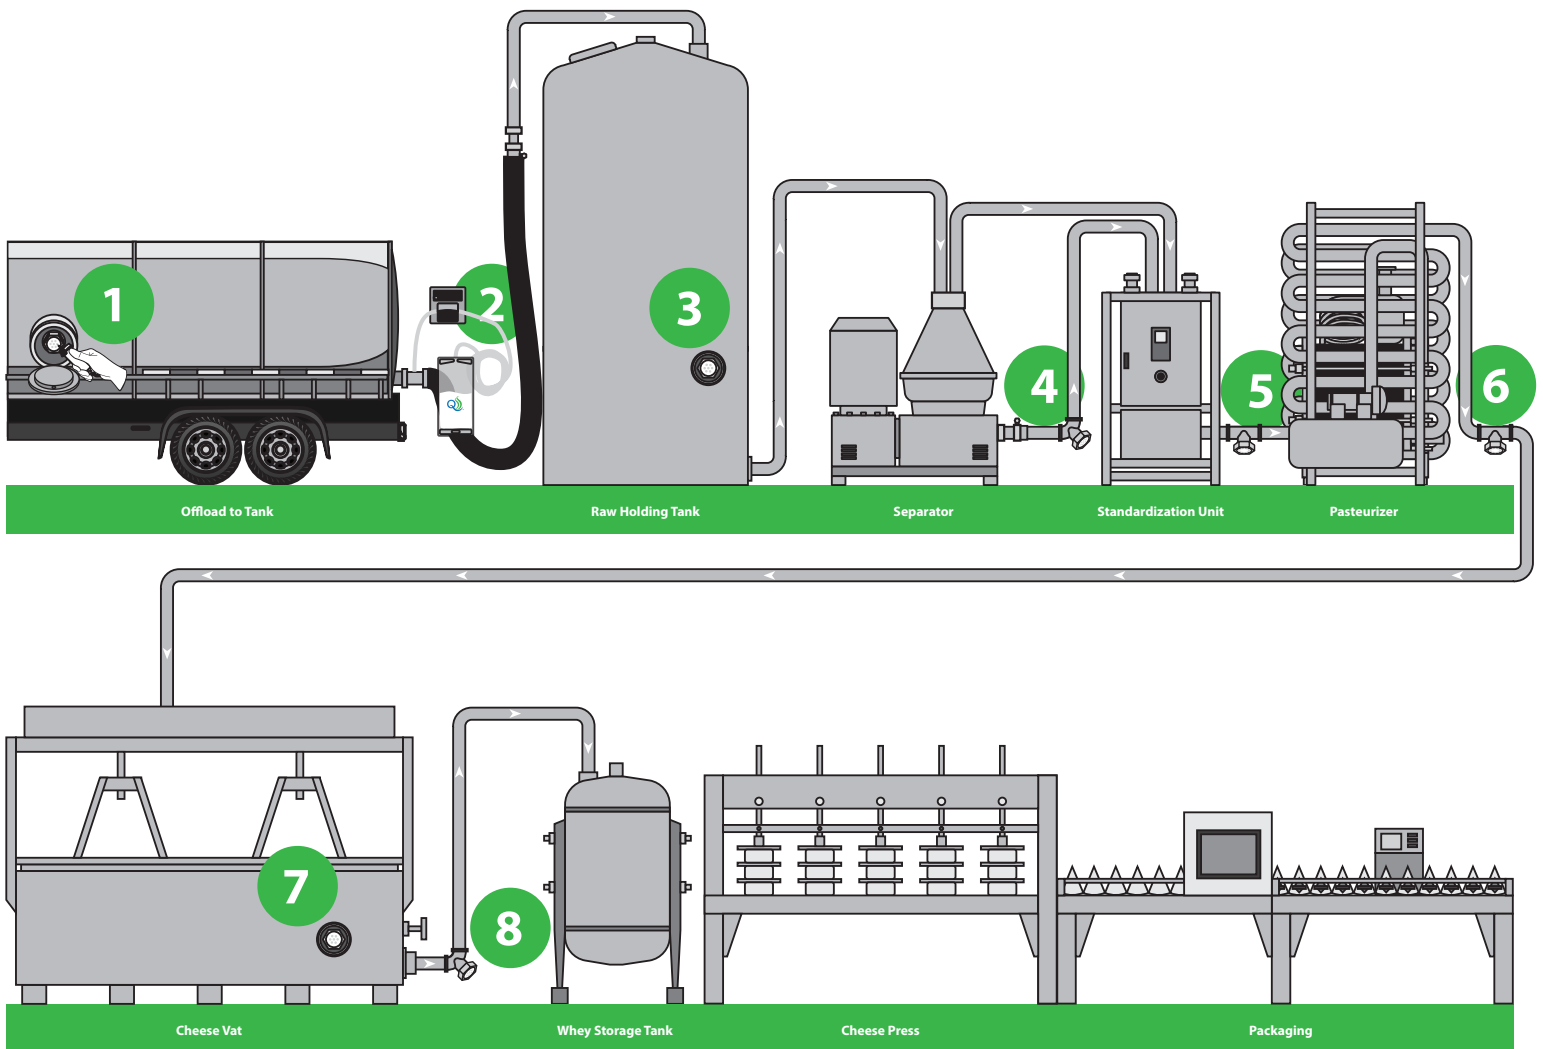

**QUALITRU**  
SAMPLING SYSTEMS

DAIRY PROCESSING  
CHEESE APPLICATION

471 Hayward Avenue North  
Oakdale, Minnesota 55128  
**651.501.2337**  
[www.qualitru.com](http://www.qualitru.com)