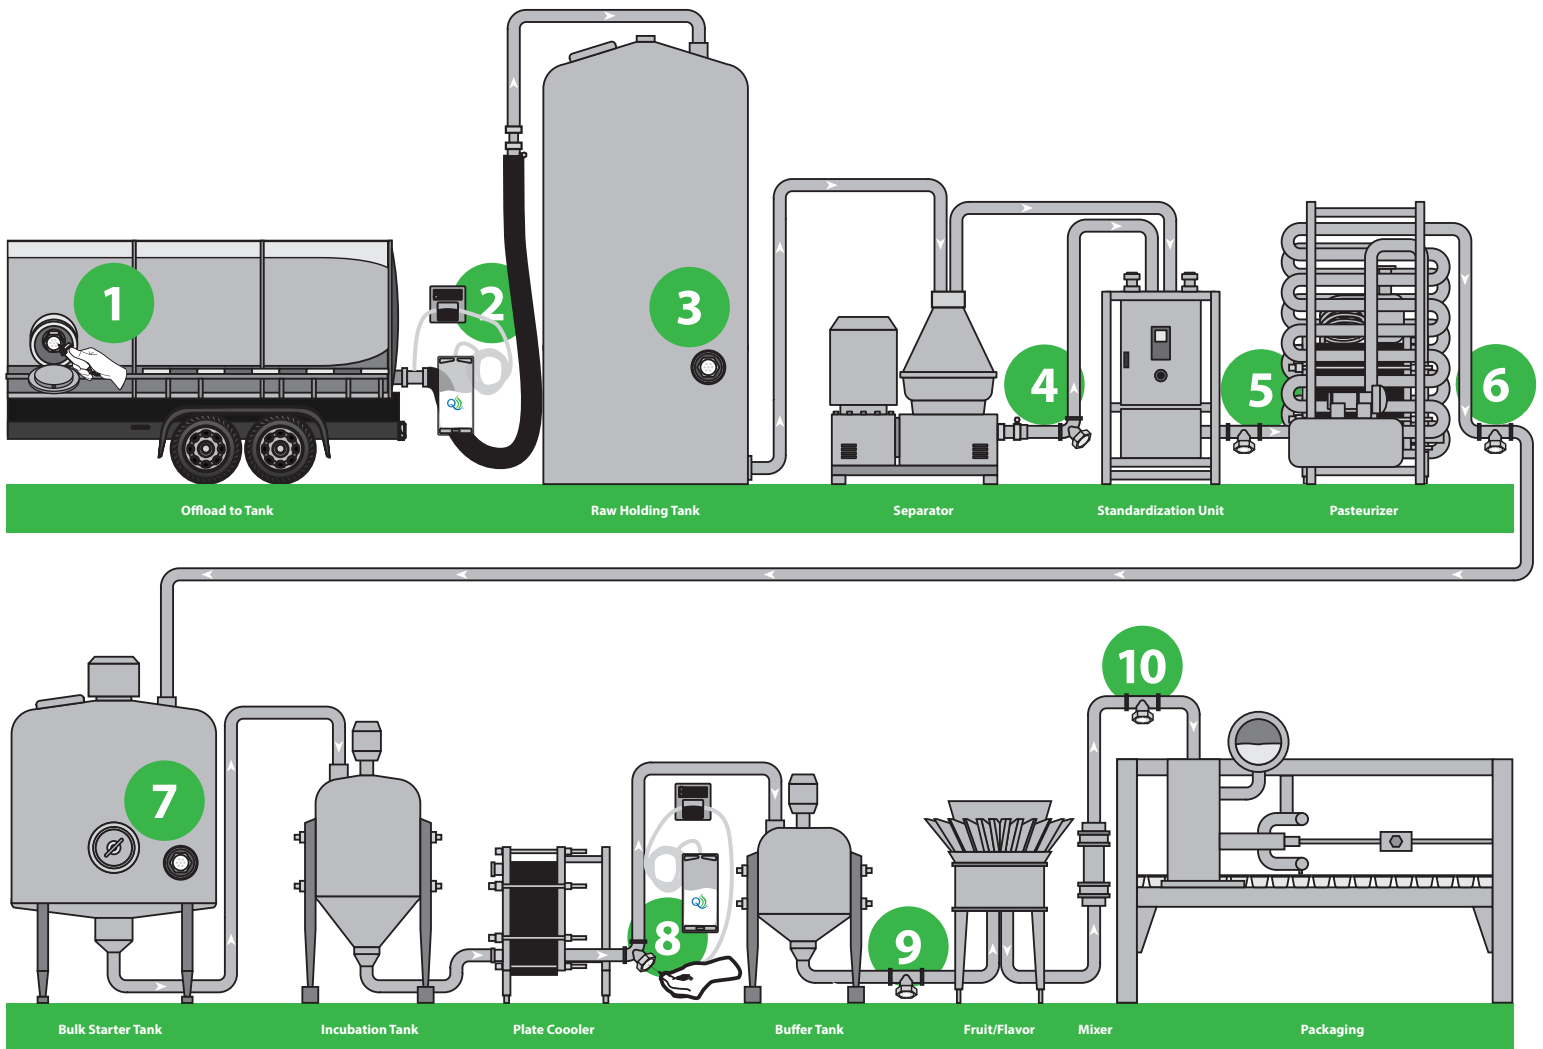

QUALITRU SAMPLING SYSTEMS

DAIRY PROCESSING CULTURED PRODUCTS APPLICATION

471 Hayward Avenue North
Oakdale, Minnesota 55128

651.501.2337

www.qualitru.com