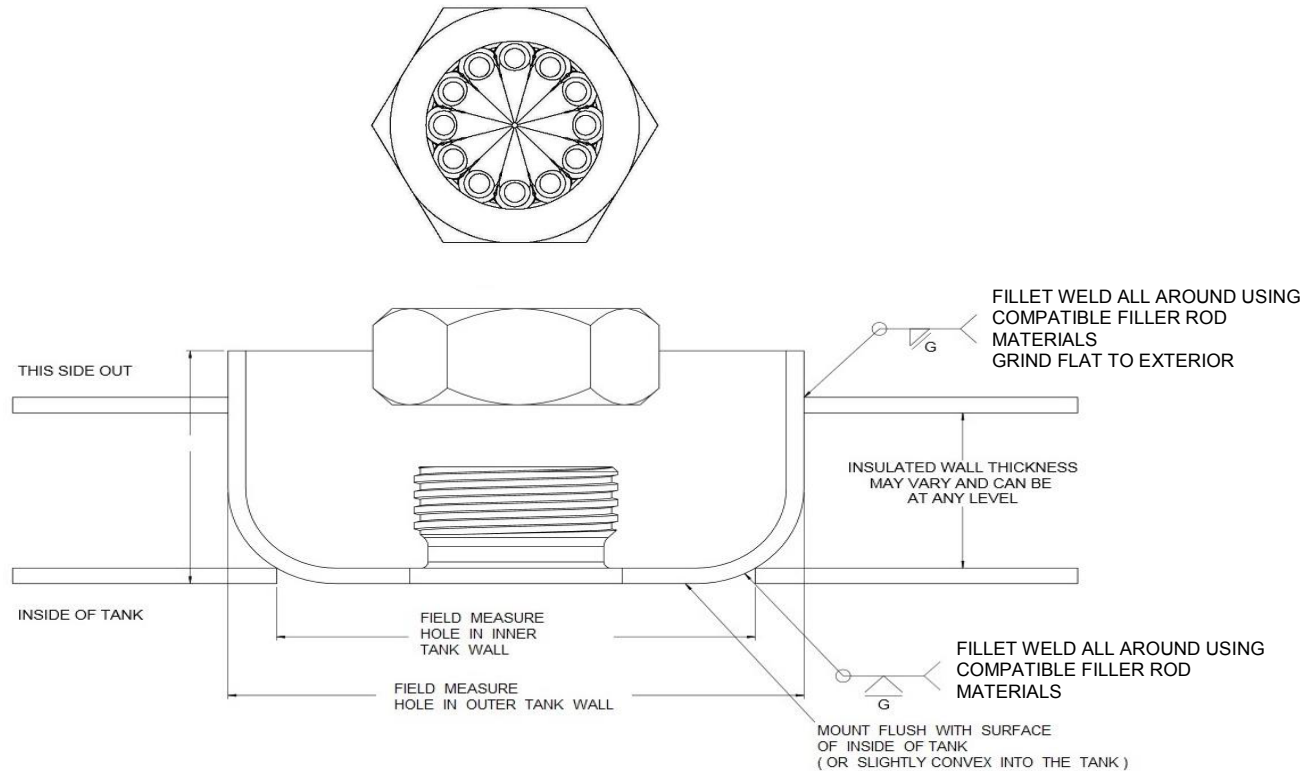

Welding instructions for the following part numbers:

- PN 212224
- PN 212228
- PN 212234

NOTE: THIS DIAGRAM DOES NOT APPLY TO ELLIPTICAL TANK DOORS OR TO MUELLER TANK DOORS. FOR THOSE INSTALLATIONS, CALL QUALITRU FOR INSTRUCTIONS.