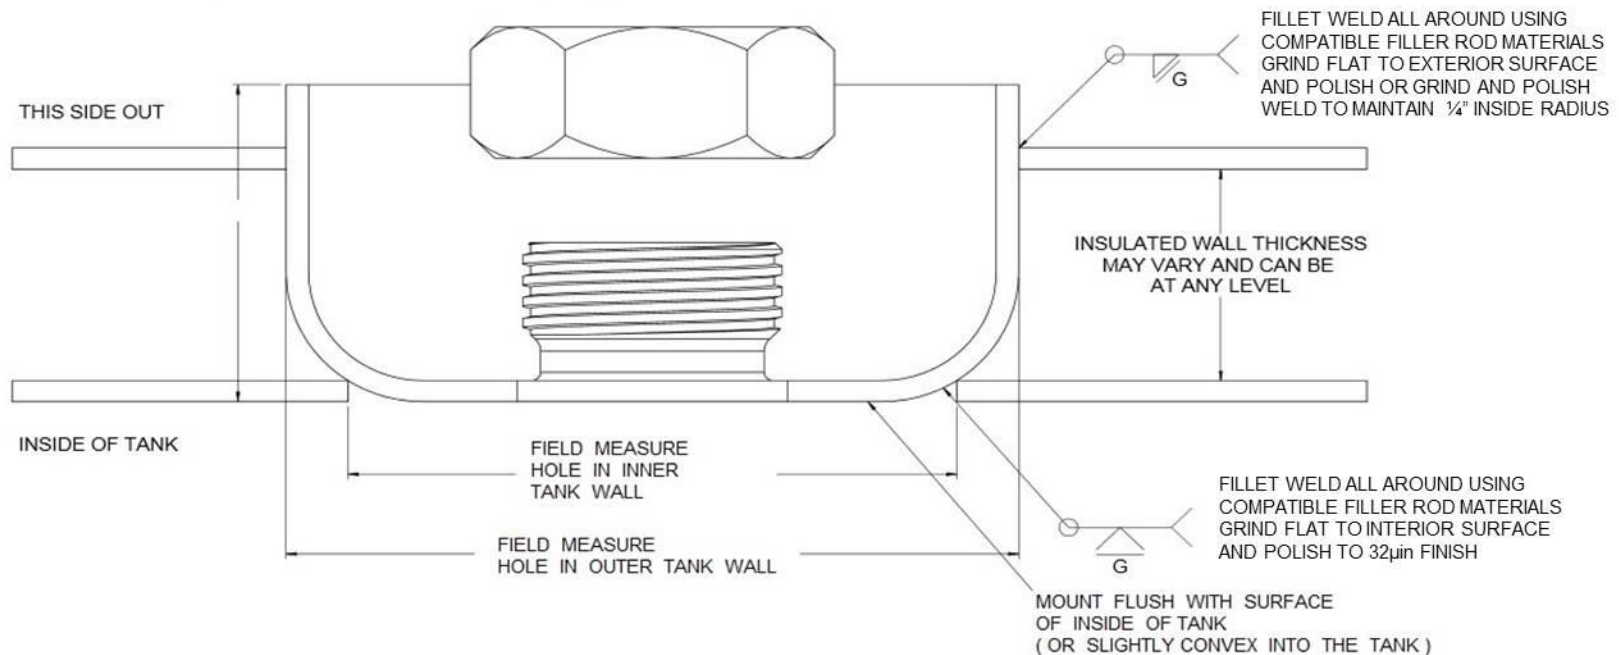

Welding instructions for the following part numbers:

- PN 212123
- PN 212127
- PN 212133

NOTE: THIS DIAGRAM DOES NOT APPLY TO ELLIPTICAL TANK DOORS OR TO MUELLER TANK DOORS. FOR THOSE INSTALLATIONS, CALL QUALITRU FOR INSTRUCTIONS.